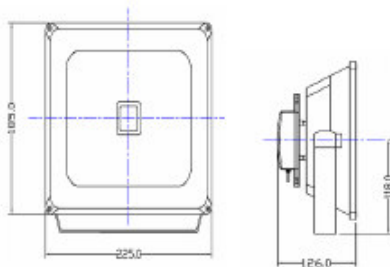

SOC. COMERCIAL KEIM LTDA

ELECTRONICA IMPORTADORA

RUT:77.444.770-9

10 DE JULIO 1150, SANTIAGO

6713501-6979036

CASAKEIM@CASAKEIM.CL

SP-FL-003A

ITEM NAME & NO.	SSP-FL-003A
* LED Source: 1pc High Power 30Watt SMT LED Module	
* The power consumption is 30Watt .	
* The main material is Die Casting Aluminum.	
* 5mm High Strengthen Clear Glass.	
* The voltage is 85V-260V AC.	
* Product dimension: Length:225.00mm Height:185.00mm	
* Lens Beam Angle Available: 60-80 Degree, 120-150 Degree	
* Luminous Flux for. (LM): CW 2300-2400 Lumen WW 2250-2300 Lumen	
* Colors Available: Cold White / Warm White / Red / Green / Blue / Yellow	
* Degree K: CW 6000-7000K WW 2800-3300K	
* Color Rendering: Ra > 80	
* IP Degree: IP65	
* Equivalence: Equal to 100Watt Metal Halide Lamp	

Distancia	Lux
1,0	800
2,0	200
2,5	128
3,0	89
4,0	50
5,0	32
6,0	22
7,0	16
8,0	13